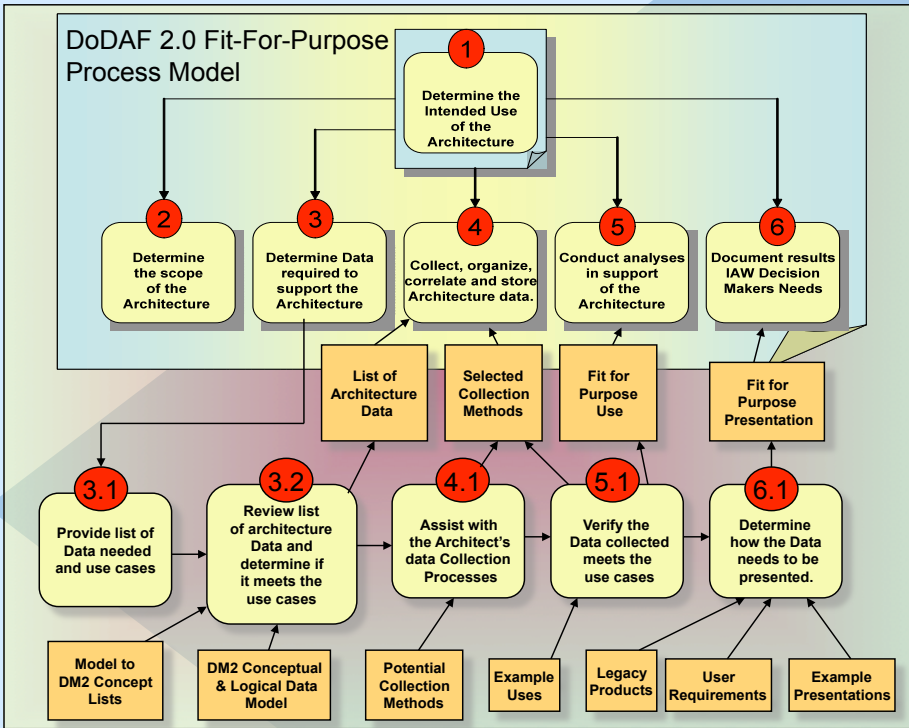

# A Graphical Guide to The Department of Defense Architecture Framework 2.0 (DoDAF 2.0)

Category -> Viewpoint	Tabular	Structural	Behavioral	Mapping	Taxonomy	Pictorial	Timeline
All Viewpoint	AV-1				AV-2		
Capability	CV-1	CV-4		CV-6	CV-2		CV-3 CV-5
Operational	OV-1	OV-2 OV-4	OV-6a OV-6b OV-6c			OV-1	
System	SV-6 SV-7 SV-9	SV-1 SV-2	SV-4 SV-10a SV-10b SV-10c	SV-3 SV-5a SV-5b			SV-8
Standards	StdV-1 StdV-2						
Data & Information		DIV-1 DIV-2 DIV-3					
Service	SvcV-6 SvcV-7 SvcV-9	SvcV-1 SvcV-2	SvcV-4 SvcV-10a SvcV-10b SvcV-10c	SvcV-3a SvcV-3b SvcV-5			SvcV-8
Project		PV-1		PV-3			

Mission Outcomes Supported by Architecture

DoDAF 2.0 Models by Types

Architecture Viewpoints in DoDAF 2.0

FEAC offers a DODAF 2.0 Update Class  
 See us at: [Http://www.feac institute.org](http://www.feac institute.org)  
 or contact us at: 703-836-1002