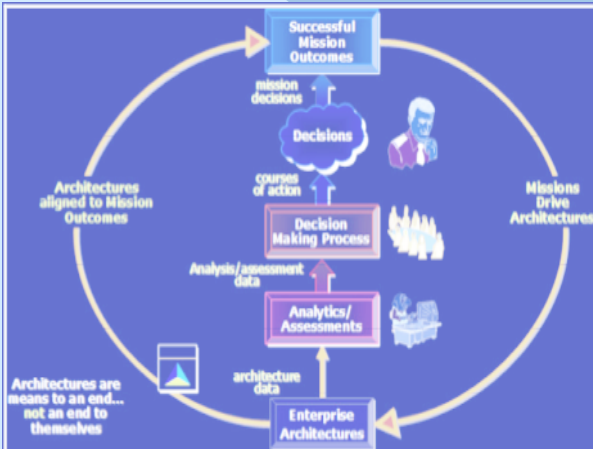

# A Graphical Guide to The Department of Defense Architecture Framework 2.0 (DoDAF 2.0)

Category -> Viewpoint	Tabular	Structural	Behavioral	Mapping	Taxonomy	Pictorial	Timeline
All Viewpoint	AV-1				AV-2		
Capability	CV-1	CV-4		CV-6	CV-2		CV-3 CV-5
Operational	OV-1	OV-2 OV-4	OV-6a OV-6b OV-6c			OV-1	
System	SV-6 SV-7 SV-9	SV-1 SV-2	SV-4 SV-10a SV-10b SV-10c	SV-3 SV-5a SV-5b			SV-8
Standards	StdV-1 StdV-2						
Data & Information		DIV-1 DIV-2 DIV-3					
Service	SvcV-6 SvcV-7 SvcV-9	SvcV-1 SvcV-2	SvcV-4 SvcV-10a SvcV-10b SvcV-10c	SvcV-3a SvcV-3b SvcV-5			SvcV-8
Project		PV-1		PV-3			