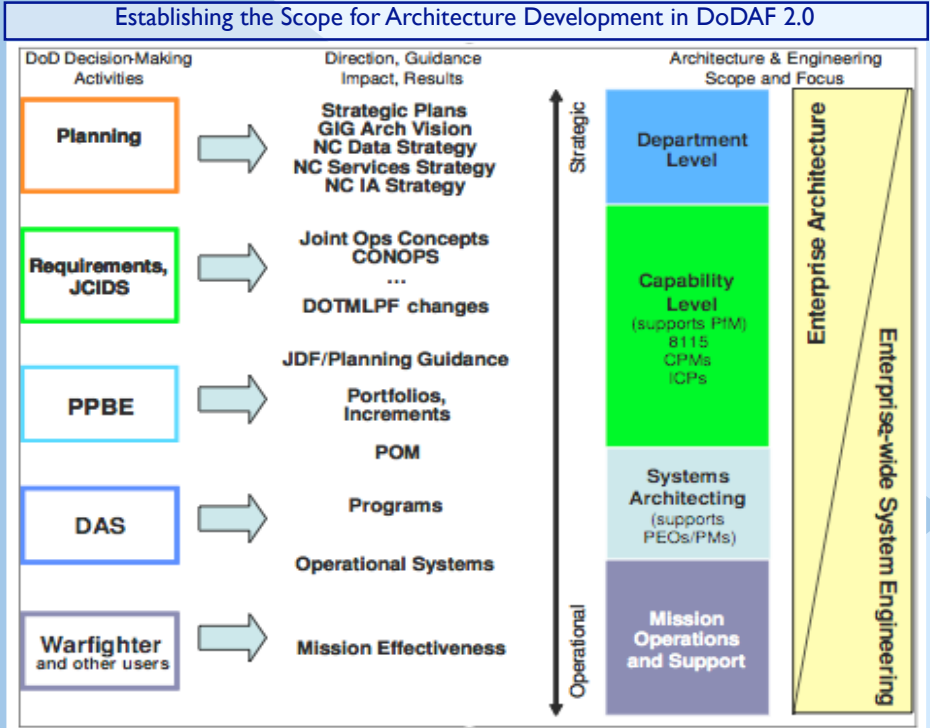

# A Graphical Guide to The Department of Defense Architecture Framework 2.0 (DoDAF 2.0)

Category -> Viewpoint	Tabular	Structural	Behavioral	Mapping	Taxonomy	Pictorial	Timeline
All Viewpoint	AV-1				AV-2		
Capability	CV-1	CV-4		CV-6	CV-2		CV-3 CV-5
Operational	OV-1	OV-2 OV-4	OV-6a OV-6b OV-6c			OV-1	
System	SV-6 SV-7 SV-9	SV-1 SV-2	SV-4 SV-10a SV-10b SV-10c	SV-3 SV-5a SV-5b			SV-8
Standards	StdV-1 StdV-2						
Data & Information		DIV-1 DIV-2 DIV-3					
Service	SvcV-6 SvcV-7 SvcV-9	SvcV-1 SvcV-2	SvcV-4 SvcV-10a SvcV-10b SvcV-10c	SvcV-3a SvcV-3b SvcV-5			SvcV-8
Project		PV-1		PV-3			

Mission Outcomes Supported by Architecture

DoDAF 2.0 Models by Types

Architecture Viewpoints in DoDAF 2.0

FEAC offers a DODAF 2.0 Update Class  
 See us at: [Http://www.feac institute.org](http://www.feac institute.org)  
 or contact us at: 703-836-1002