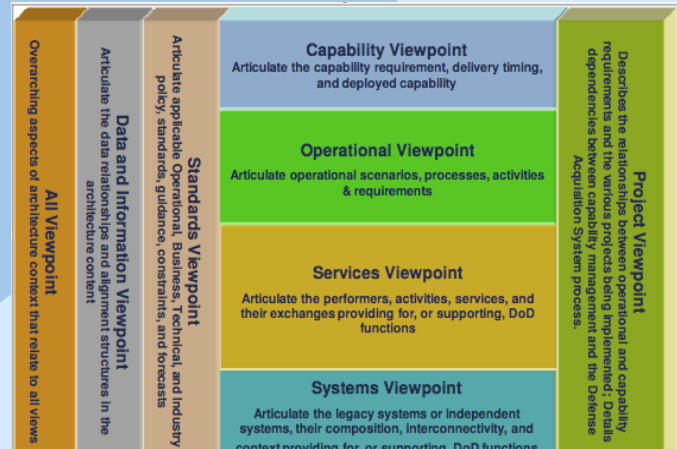

# A Graphical Guide to The Department of Defense Architecture Framework 2.0 (DoDAF 2.0)

Category -> Viewpoint	Tabular	Structural	Behavioral	Mapping	Taxonomy	Pictorial	Timeline
All Viewpoint	AV-1				AV-2		
Capability	CV-1	CV-4		CV-6	CV-2		CV-3 CV-5
Operational	OV-1	OV-2 OV-4	OV-6a OV-6b OV-6c			OV-1	
System	SV-6 SV-7 SV-9	SV-1 SV-2	SV-4 SV-10a SV-10b SV-10c	SV-3 SV-5a SV-5b			SV-8
Standards	StdV-1 StdV-2						
Data & Information		DIV-1 DIV-2 DIV-3					
Service	SvcV-6 SvcV-7 SvcV-9	SvcV-1 SvcV-2	SvcV-4 SvcV-10a SvcV-10b SvcV-10c	SvcV-3a SvcV-3b SvcV-5			SvcV-8
Project		PV-1		PV-3			